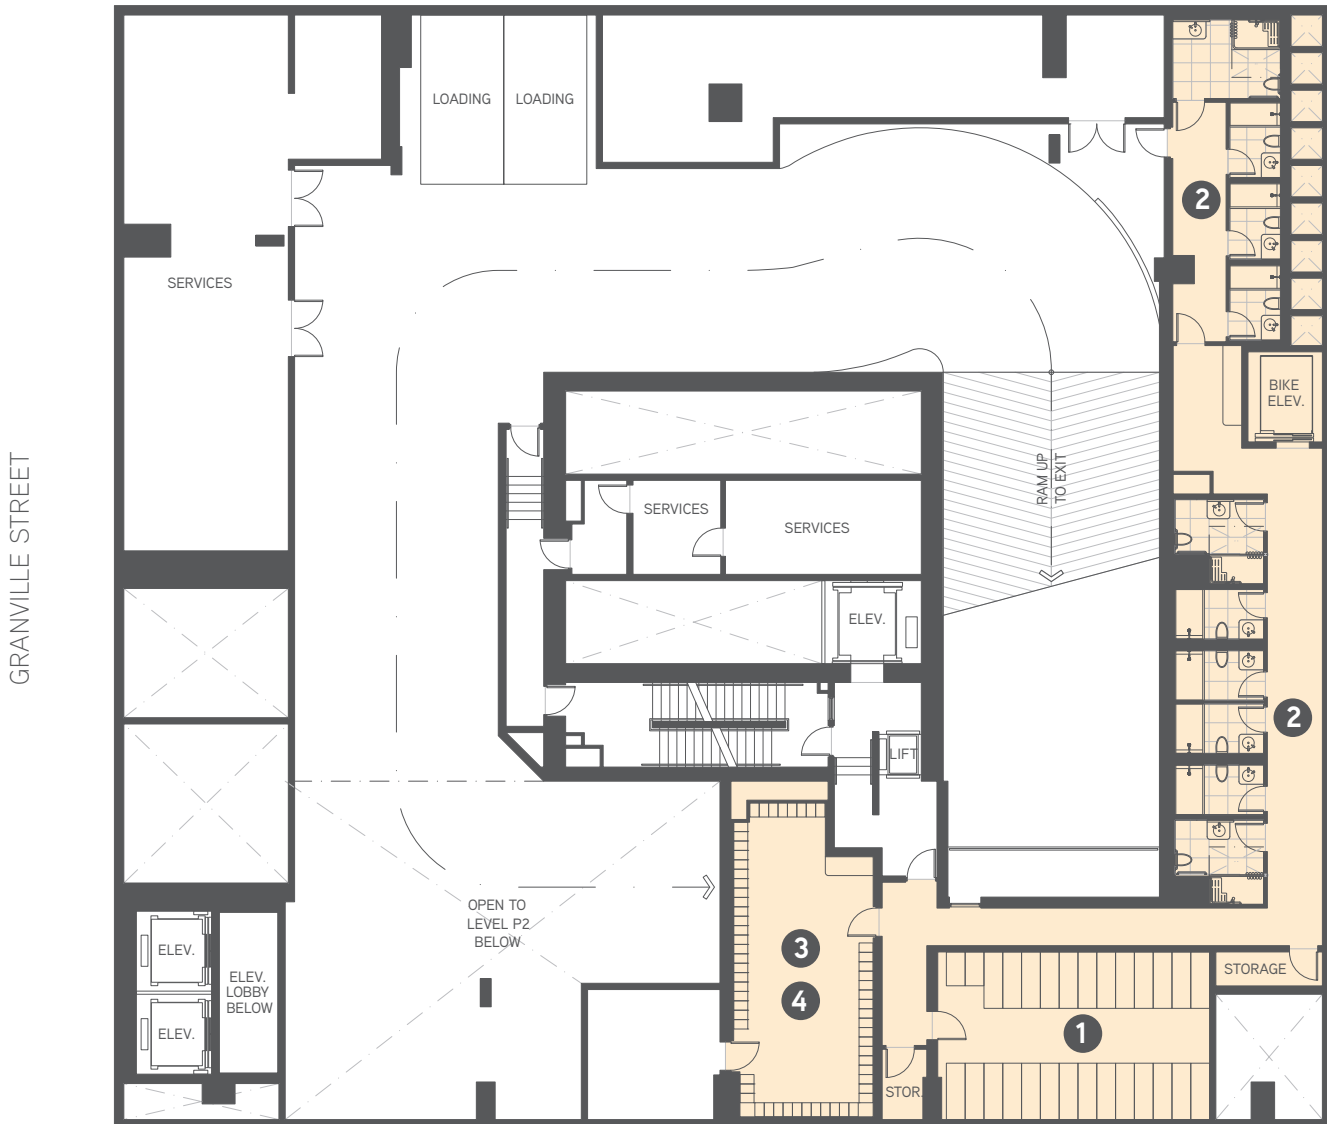

WEST CORDOVA STREET

Superior end-of-trip services, accessed by a dedicated bike elevator, including:

- ① Additional secure bike storage
- ② Private shower / washroom change rooms
- ③ The Commuter Club lounge with locker space, tea and water
- ④ Towel service